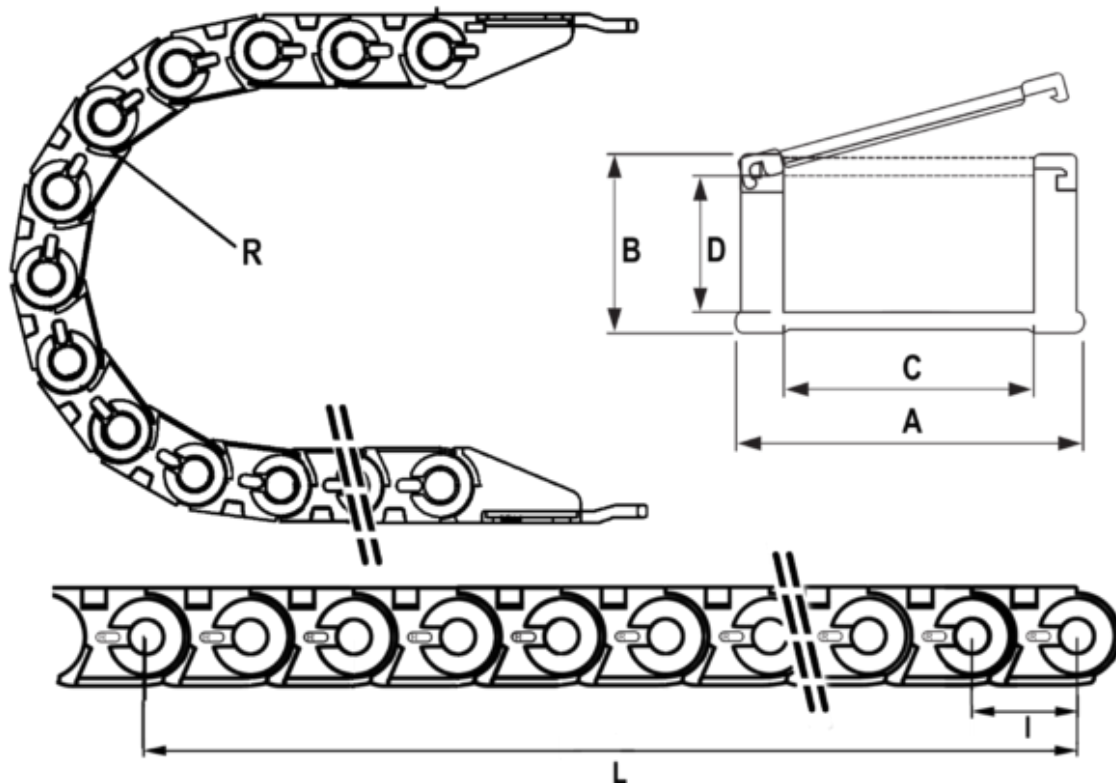

Data Sheet

Article number: 18CPS03025R075
Description: Cable chain, CPS MINI
Type CPS030.25.R75-990L (33 LK)

Measures

Full length	= 990mm
Inside Height	= 19
Inside Width	= 25
Link Length(Pitch)	= 30
Outside Height	= 26
Outside Width	= 39
Radius	= 075